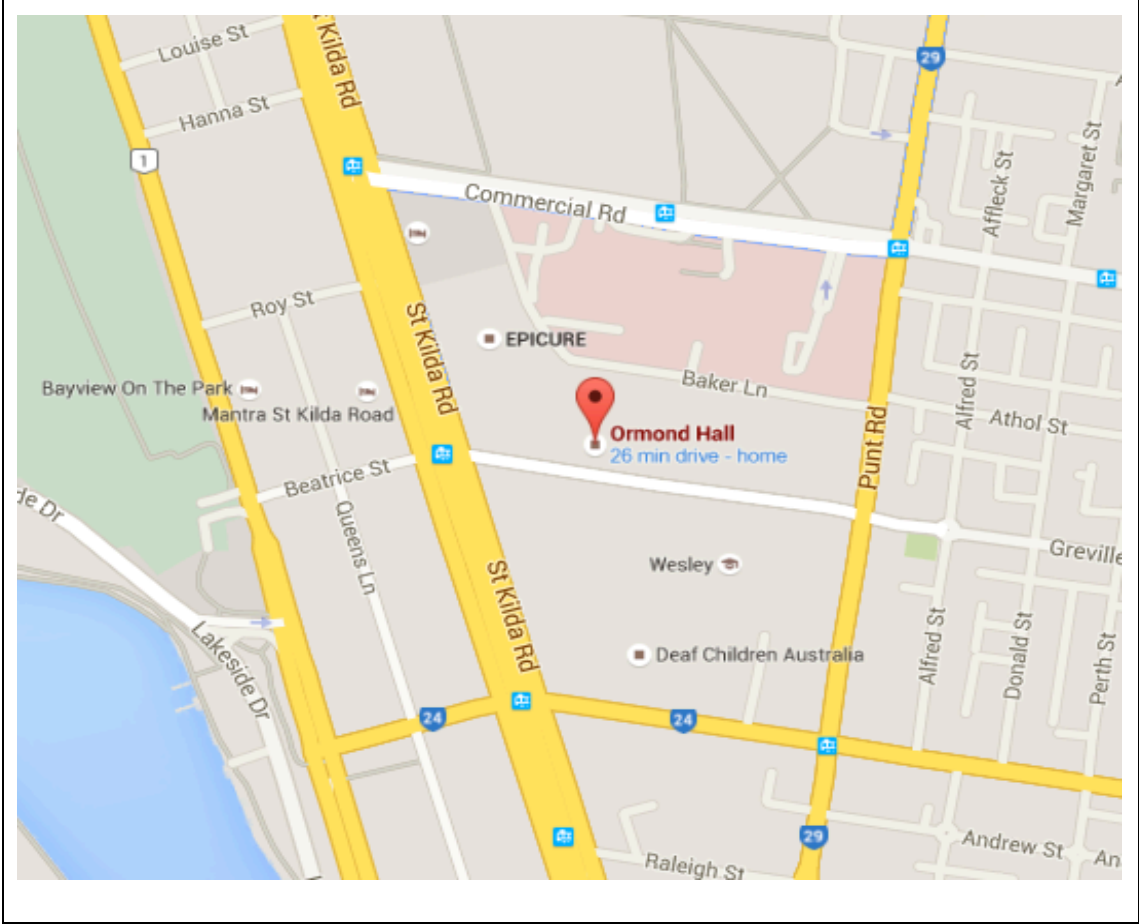

3 x caps 3 x black or brown boots	1 x hat (Vida Goldstein) 4 x black or brown boots

LOCATION

Ormond Hall	557 St Kilda Road, Melbourne VIC 3004	

HEALTH AND SAFETY

Nearest Police	St Kilda Road Police Station 412 St Kilda Road, Melbourne VIC 3004	(03) 9865 2102
Nearest Hospital	The Alfred Hospital 55 Commercial Road, Melbourne VIC 3004	(03) 9076 2000